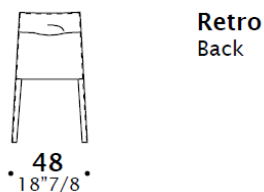

Article: CHAIR

Stackable seat with clean and essential lines, characterized by a particular handle in the back for easy grip and the handling of the chair.

TECHNICAL CHARACTERISTICS

Metal internal structure with handle in thermoformed, completely covered in saddle leather.

DIMENSIONS