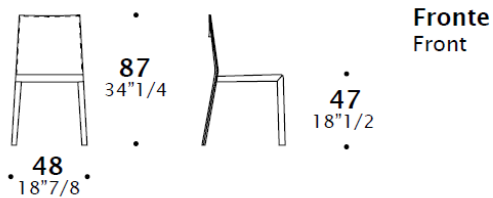

Article: CHAIR

Stackable seat with clean and essential lines, characterized by a particular handle in the back for easy grip and the handling of the chair.

TECHNICAL CHARACTERISTICS

Metal internal structure with handle in thermoformed, completely covered in saddle leather.

DIMENSIONS